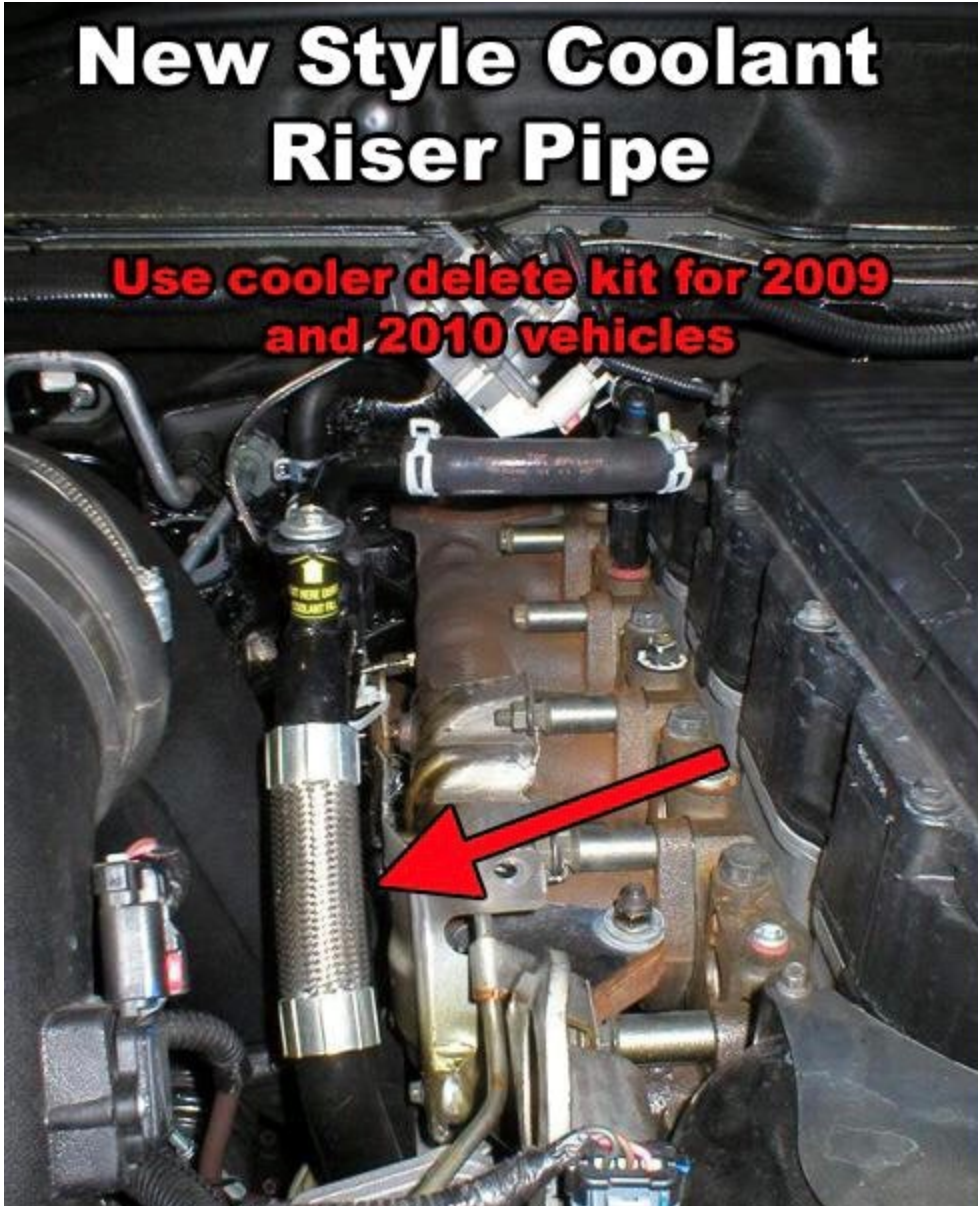

## New Style Coolant Riser Pipe

Use cooler delete kit for 2009 and 2010 vehicles